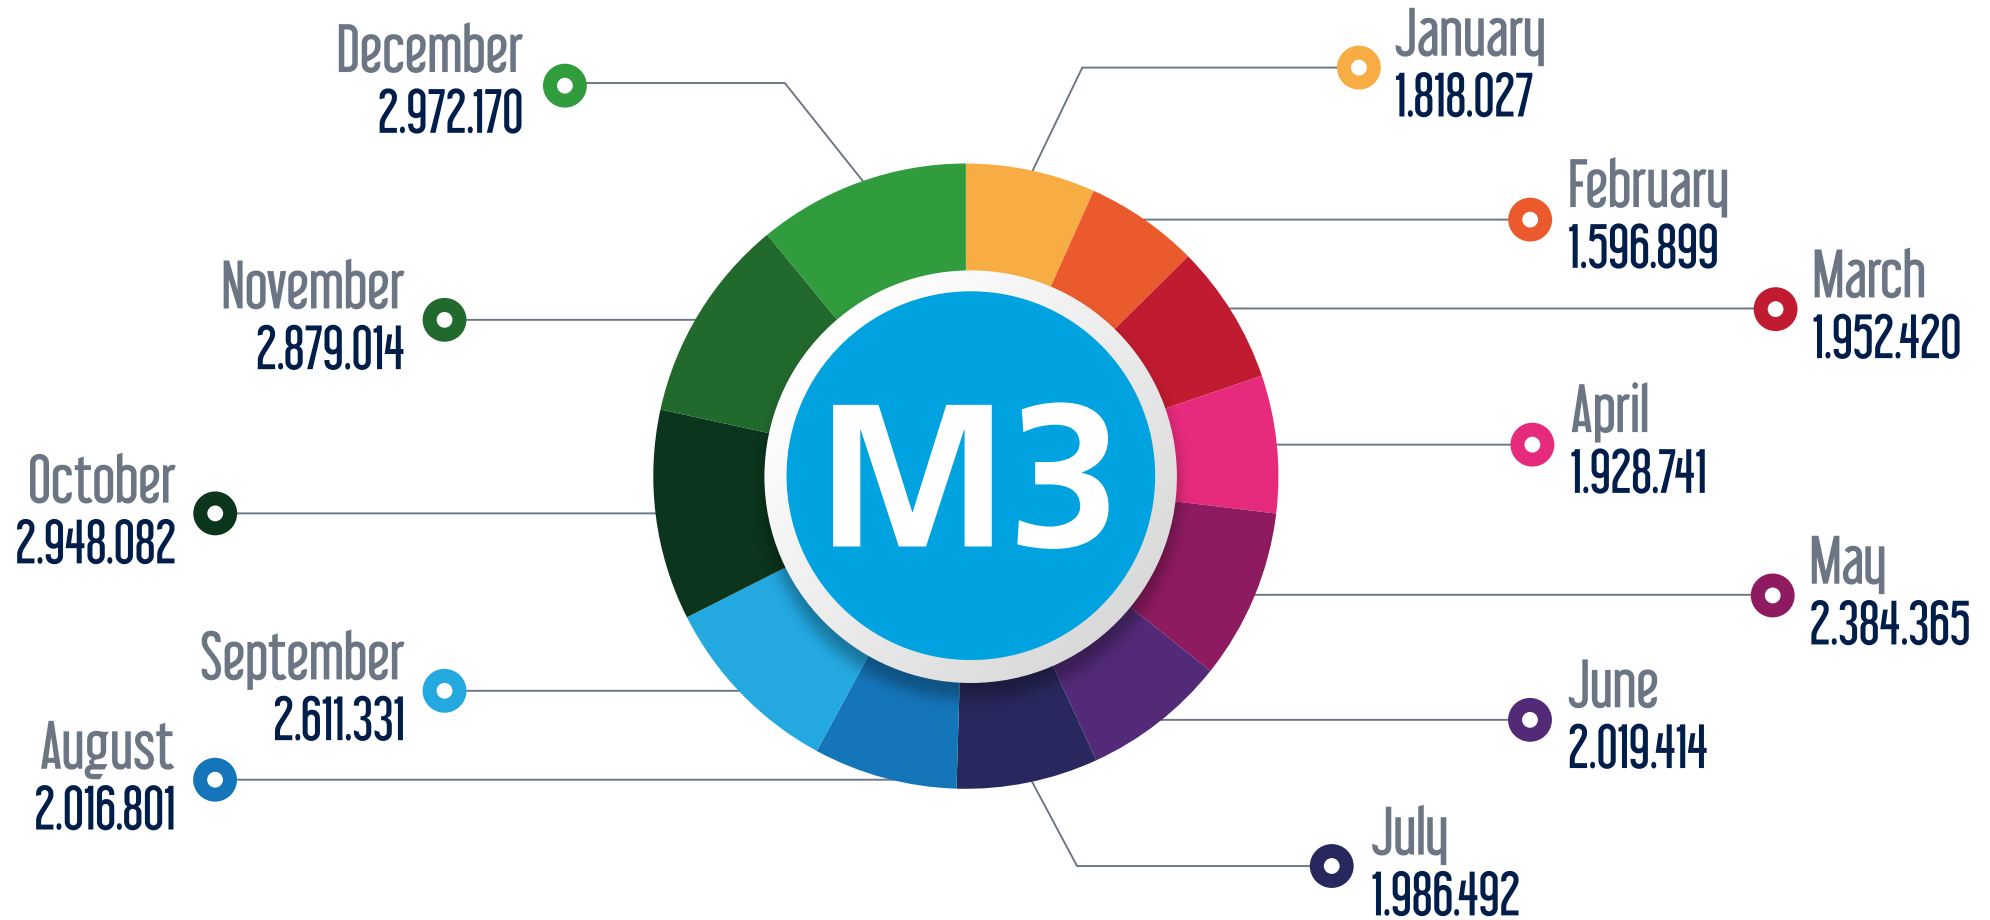

Line Based Monthly Passenger Figures in 2023

M3 Kirazlı-Kayasehir Merkez Metro Line

January February March April May June July August September October November December