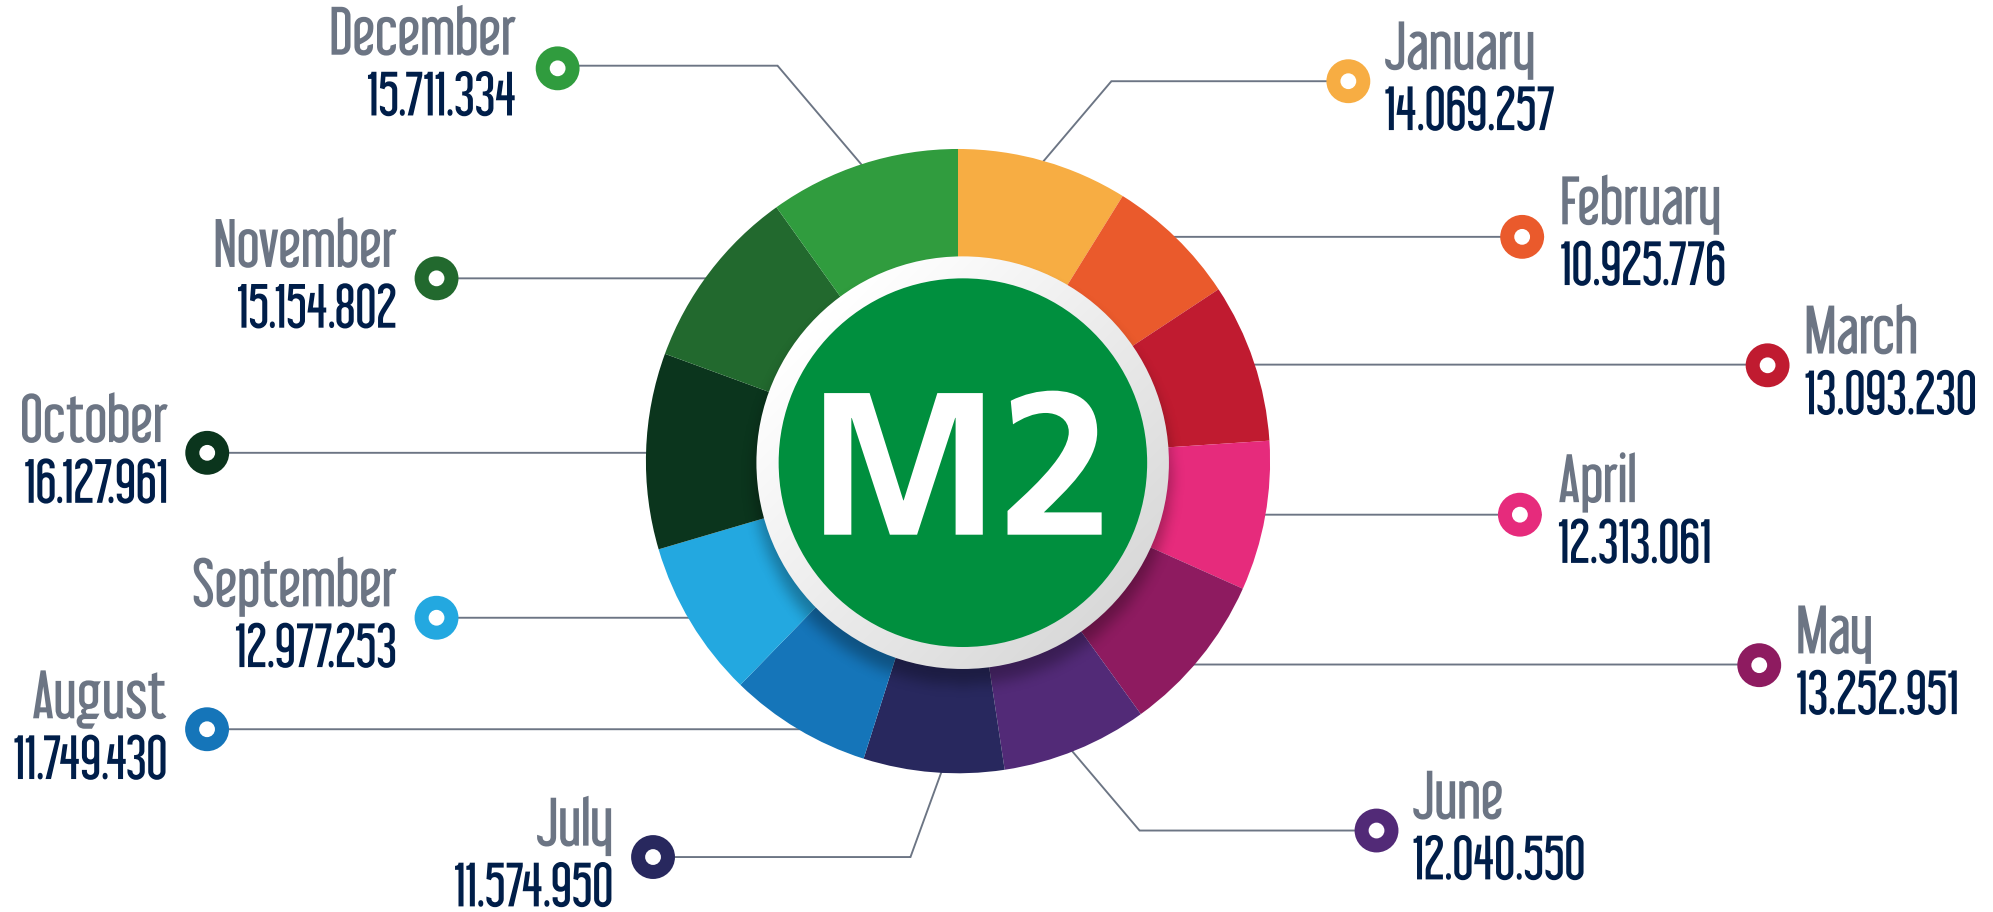

# Line Based Monthly Passenger Figures in 2023

---

# Line Based Monthly Passenger Figures in 2023

M1 Yenikapi - Ataturk Airport - Kirazli Metro Line

○ January ○ February ○ March ○ April ○ May ○ June ○ July ○ August ○ September ○ October ○ November ○ December

# Line Based Monthly Passenger Figures in 2023

M2 Yenikapi - Seyrantepe - Haciosman Metro Line

January February March April May June July August September October November December

# Line Based Monthly Passenger Figures in 2023