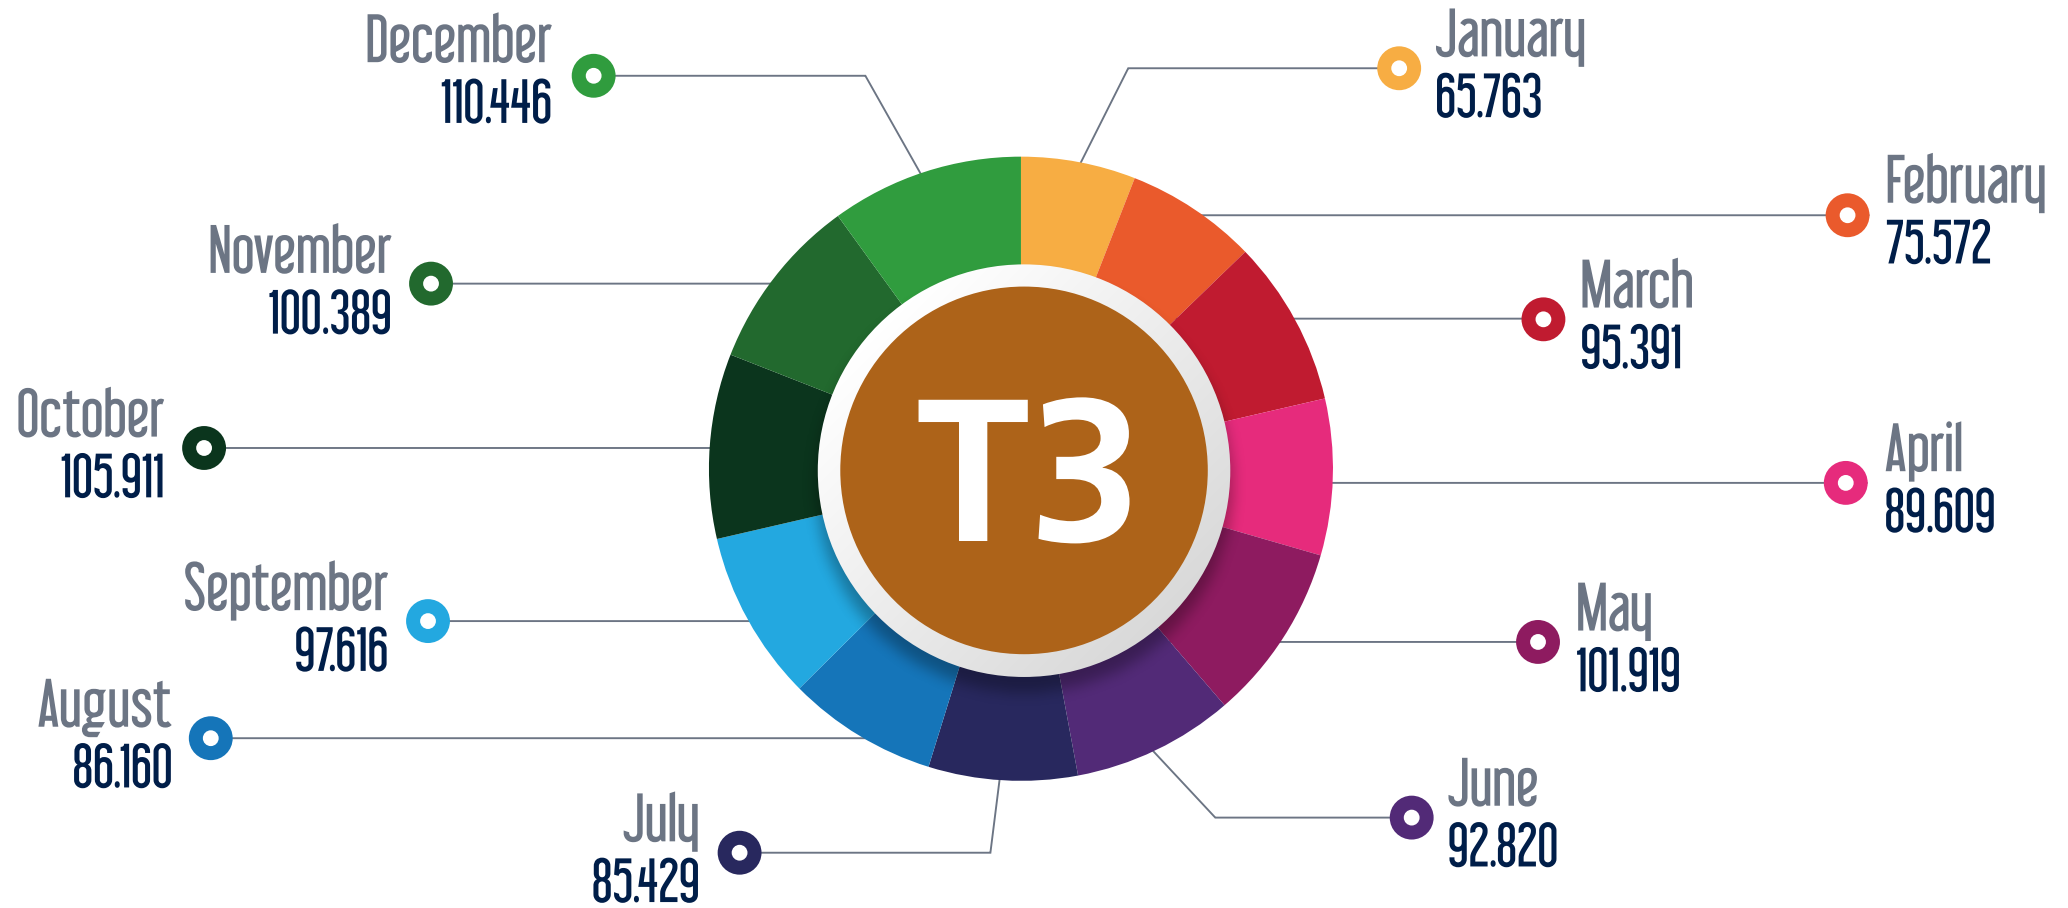

Line Based Monthly Passenger Figures in 2023

T3 Kadikoy - Moda Tram Line

January February March April May June July August September October November December