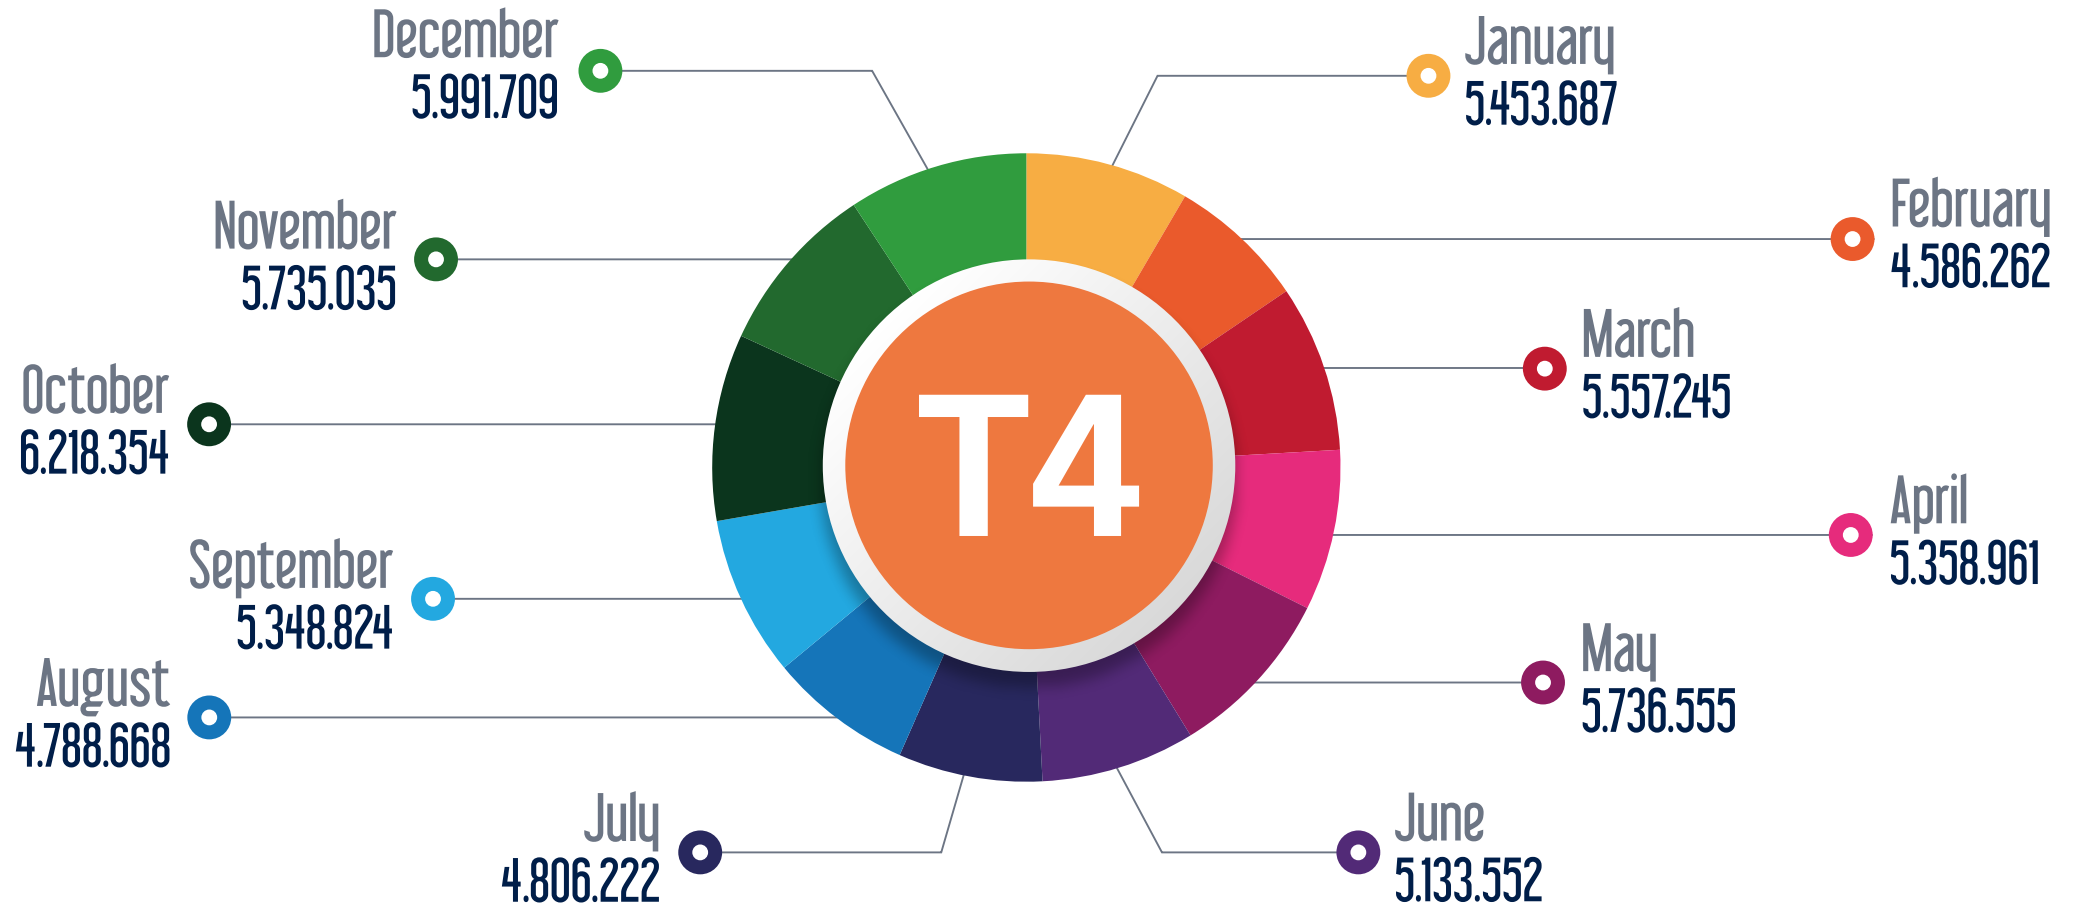

Line Based Monthly Passenger Figures in 2023

T4 Topkapi - Mescid-i Selam Tram Line

January February March April May June July August September October November December