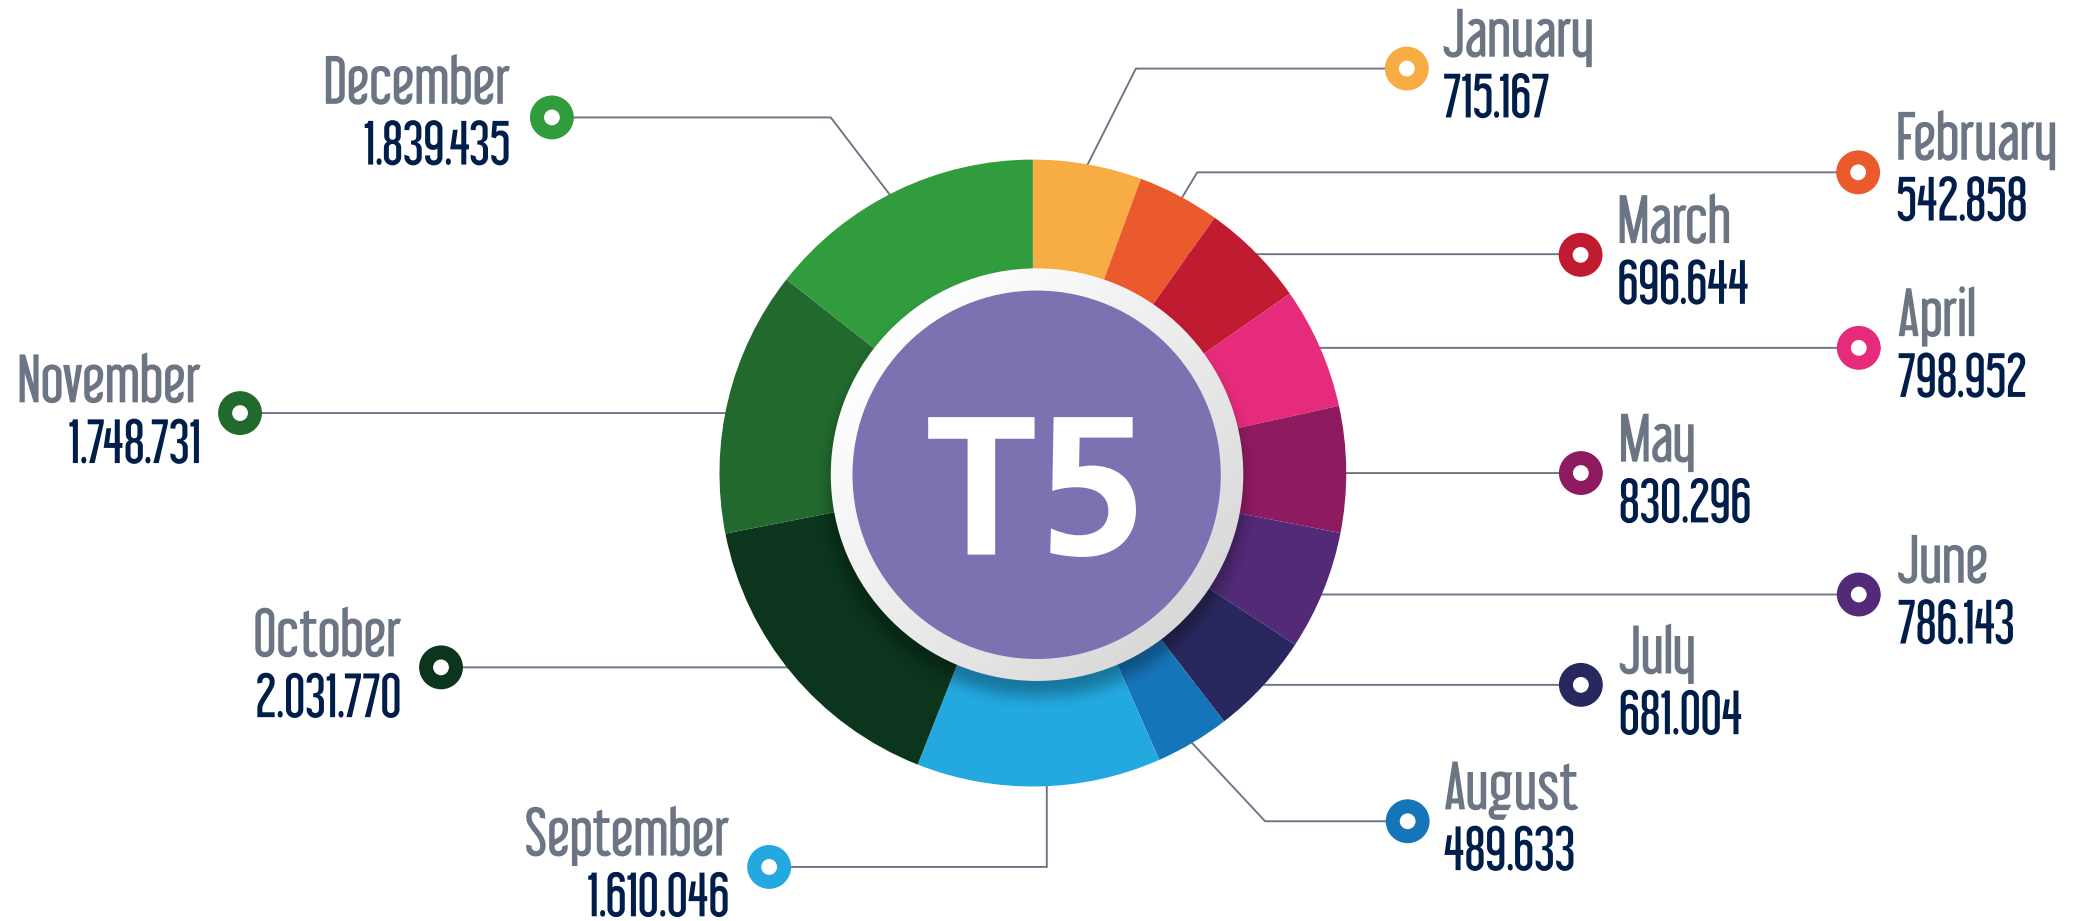

Line Based Monthly Passenger Figures in 2023

T5 Eminonu - Alibeykoy Tram Line

January February March April May June July August September October November December