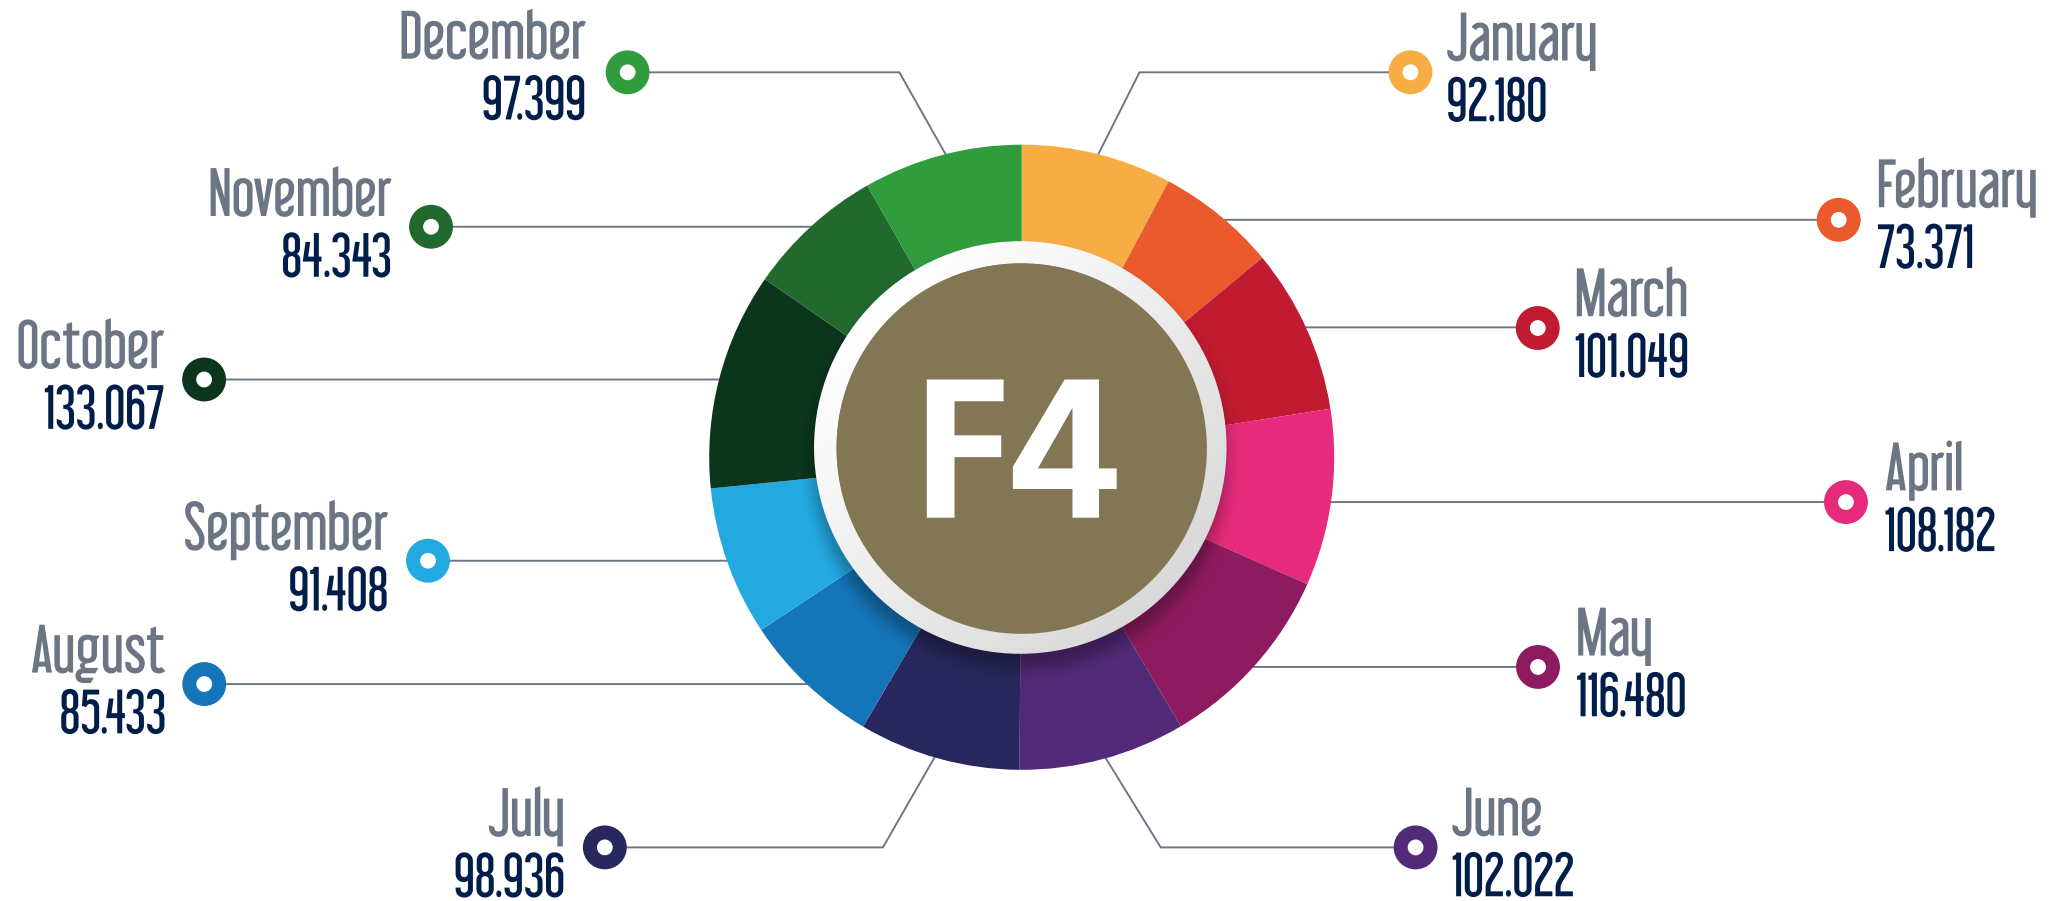

Line Based Monthly Passenger Figures in 2023

F4 Bogazici University/Hisarustu - Asiyan Funicular Line

January February March April May June July August September October November December