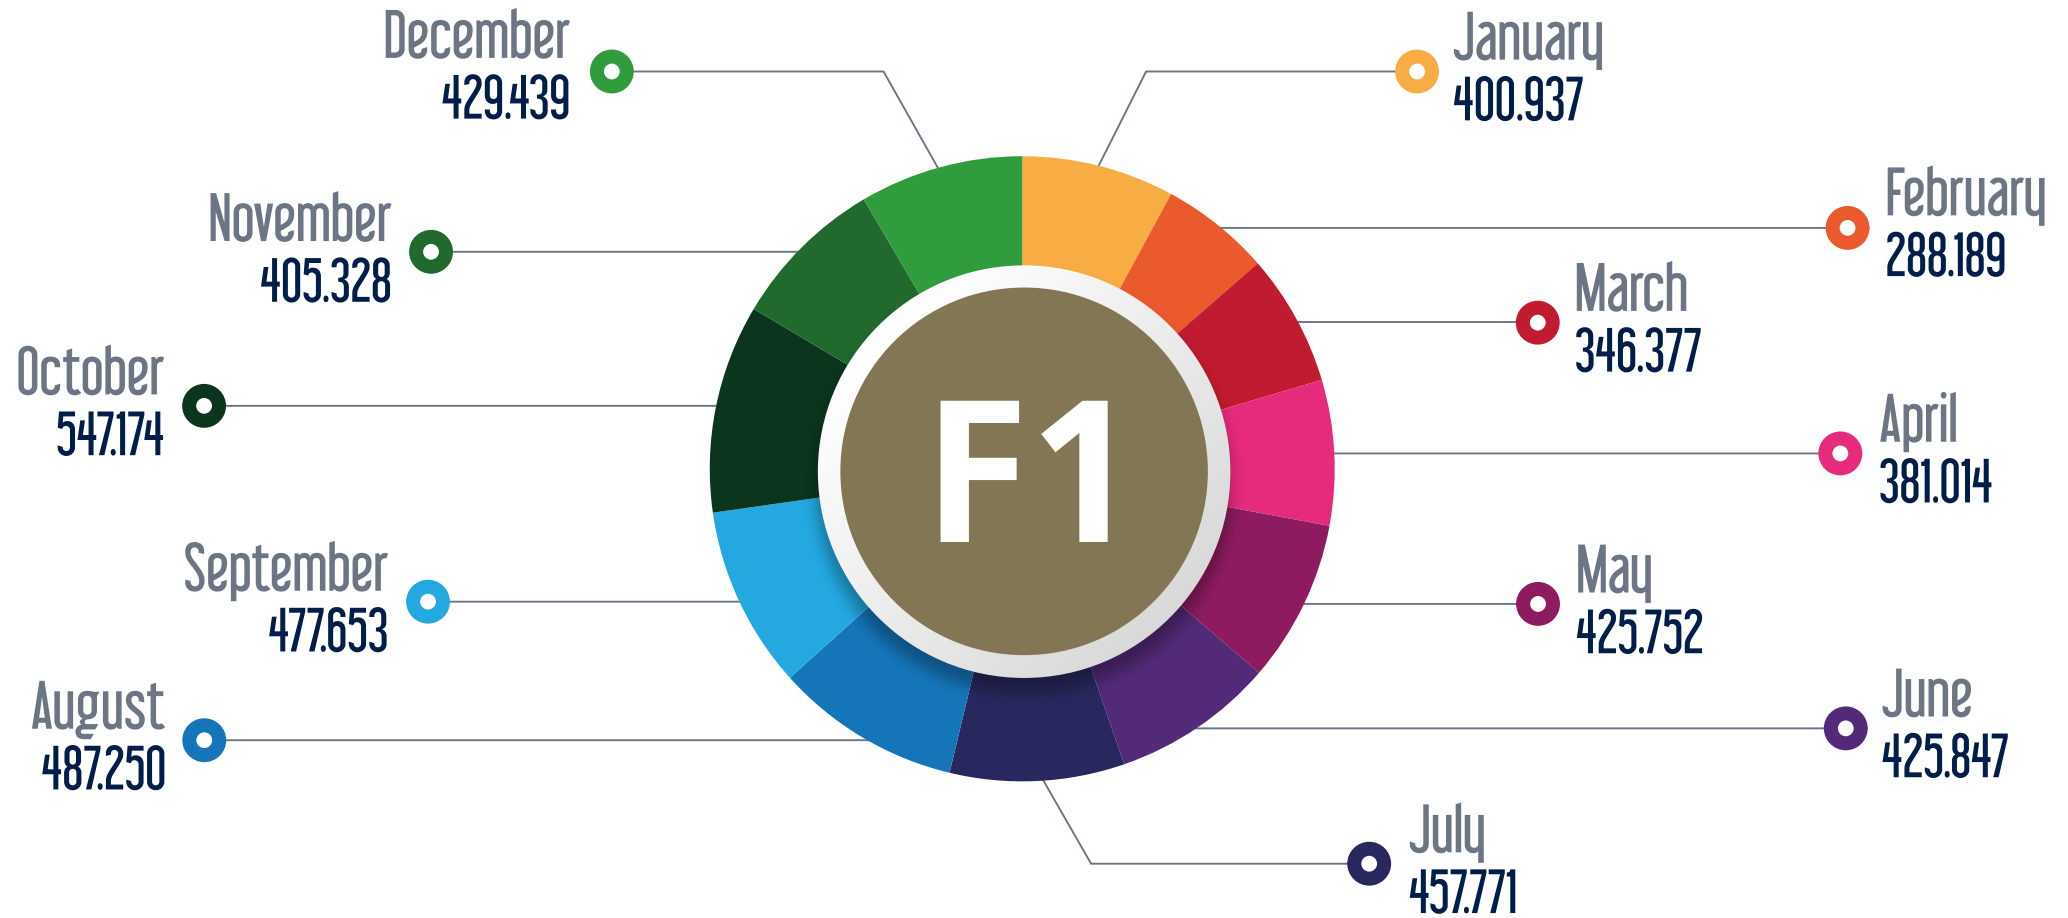

Line Based Monthly Passenger Figures in 2023

F1 Taksim - Kabatas Funicular Line

○ January ○ February ○ March ○ April ○ May ○ June ○ July ○ August ○ September ○ October ○ November ○ December