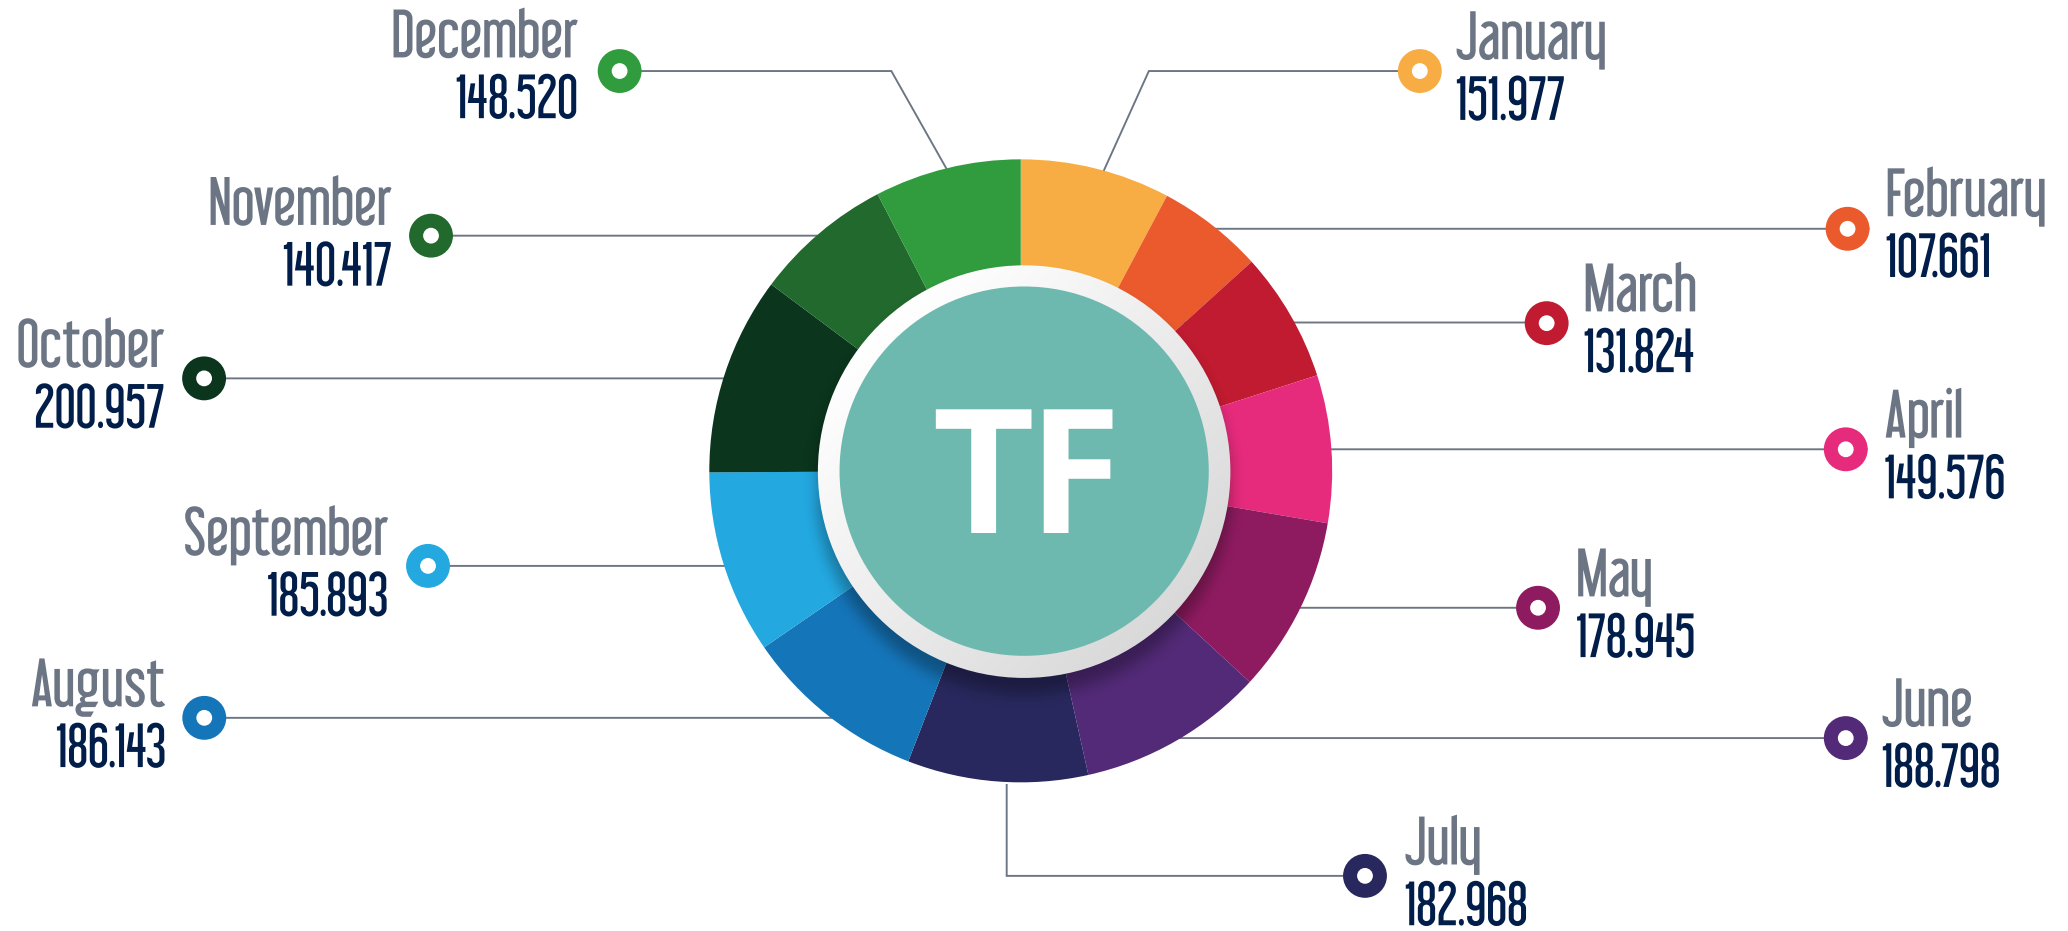

# Line Based Monthly Passenger Figures in 2023

## F1 Taksim - Kabatas Funicular Line

○ January ○ February ○ March ○ April ○ May ○ June ○ July ○ August ○ September ○ October ○ November ○ December

# Line Based Monthly Passenger Figures in 2023

F4 Bogazici University/Hisarustu - Asiyan Funicular Line

January February March April May June July August September October November December

# Line Based Monthly Passenger Figures in 2023

TF1 Macka - Taskisla Aerial Cable Car Line / TF2 Eyp - Piyer Loti Aerial Cable Car Line

January February March April May June July August September October November December