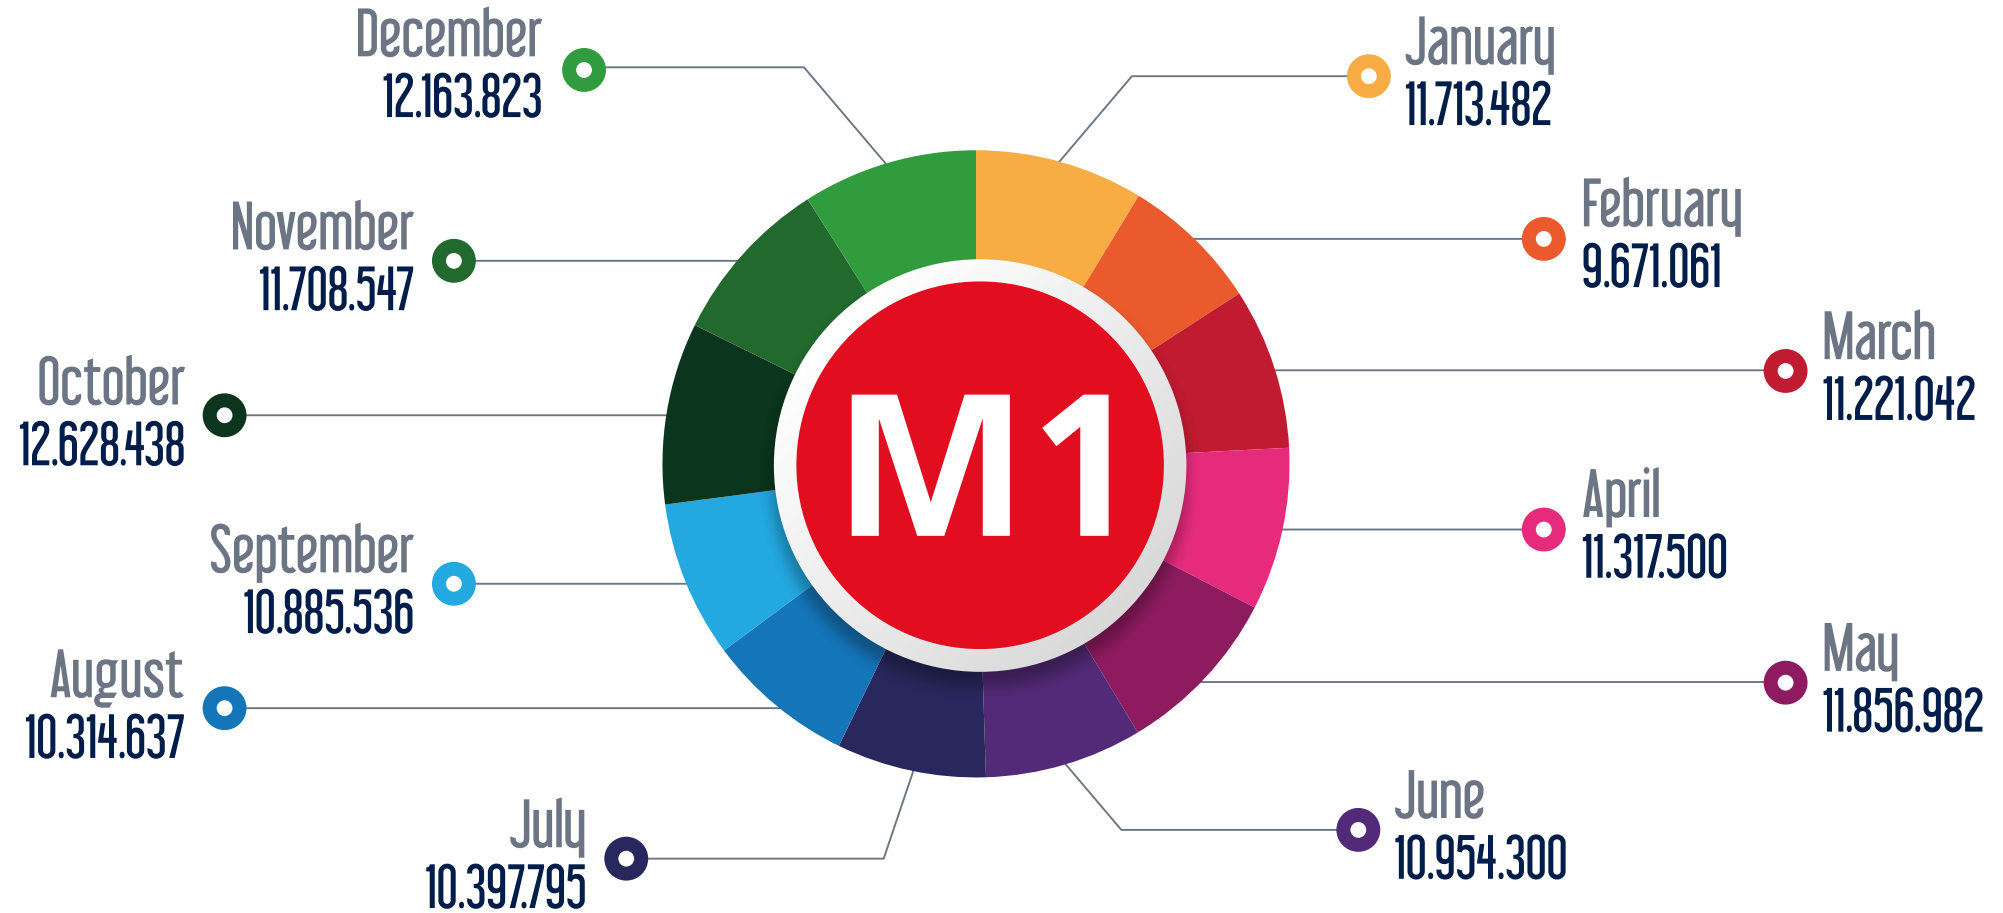

# Line Based Monthly Passenger Figures in 2023

---

# Line Based Monthly Passenger Figures in 2023

M1 Yenikapi - Ataturk Airport - Kirazli Metro Line

○ January ○ February ○ March ○ April ○ May ○ June ○ July ○ August ○ September ○ October ○ November ○ December

# Line Based Monthly Passenger Figures in 2023