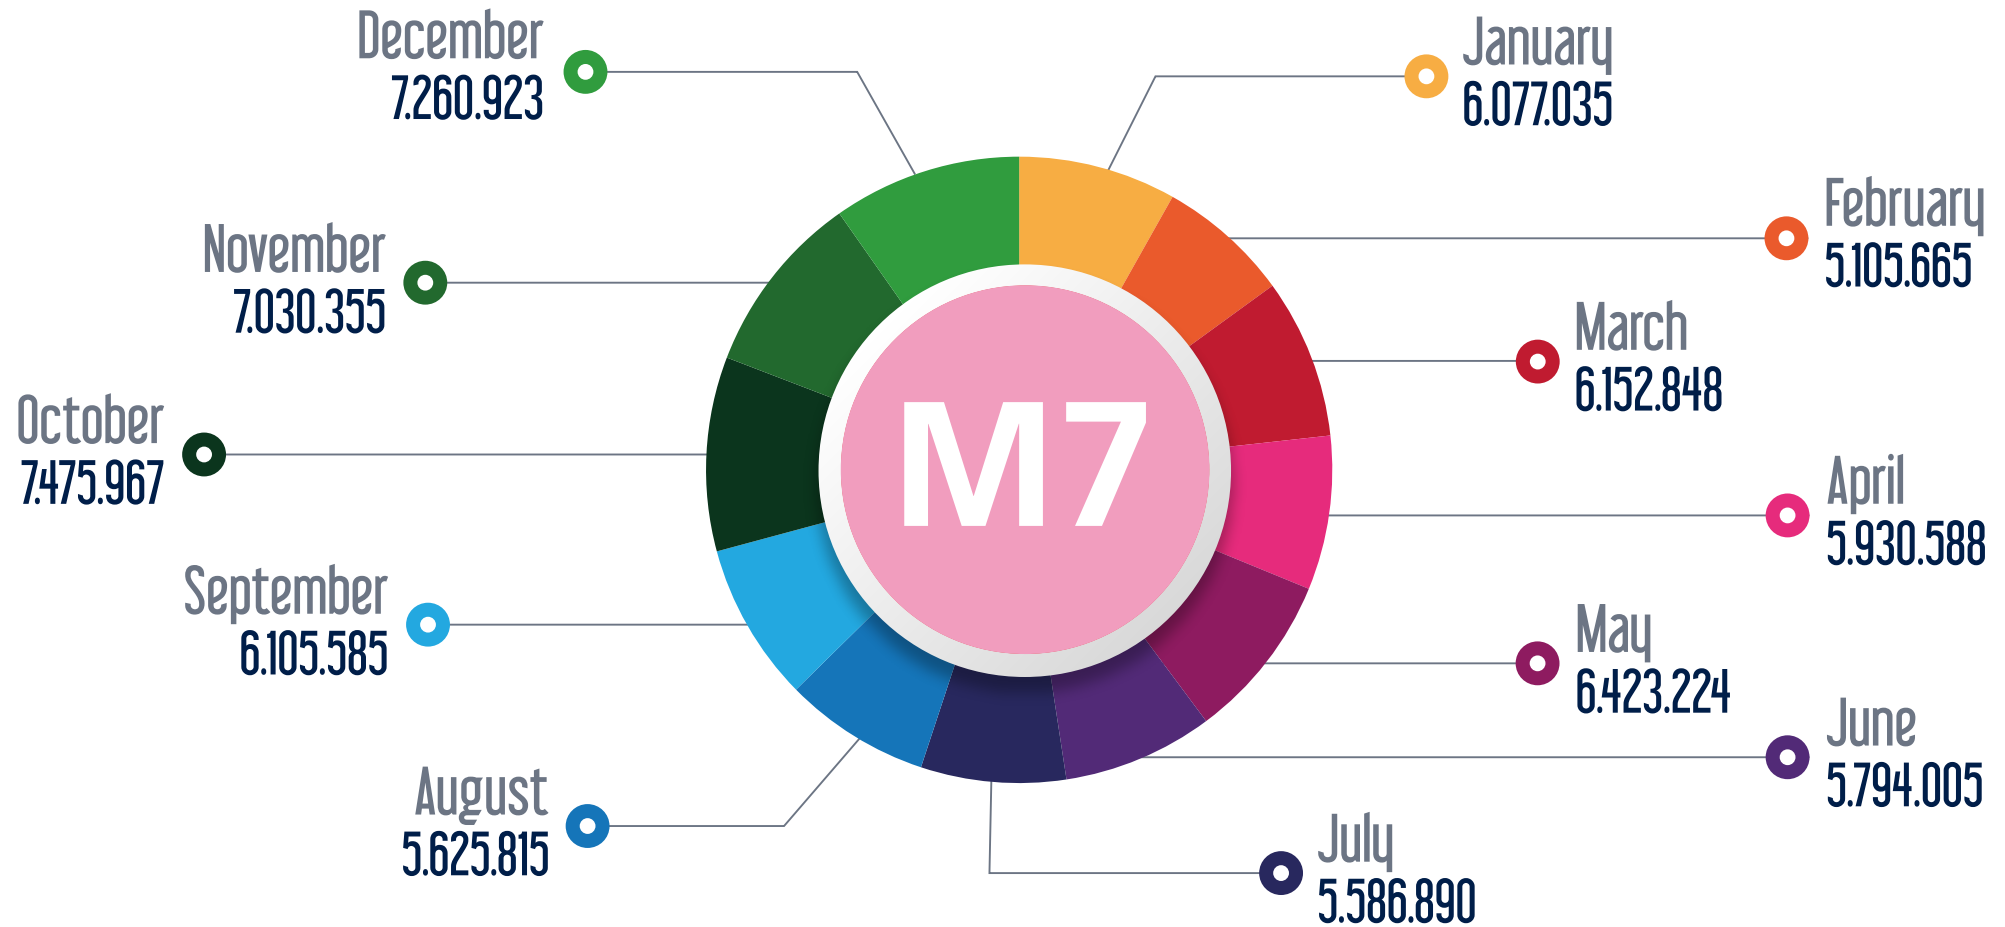

Line Based Monthly Passenger Figures in 2023

M7 Yildiz-Mahmutbey Metro Line

January February March April May June July August September October November December