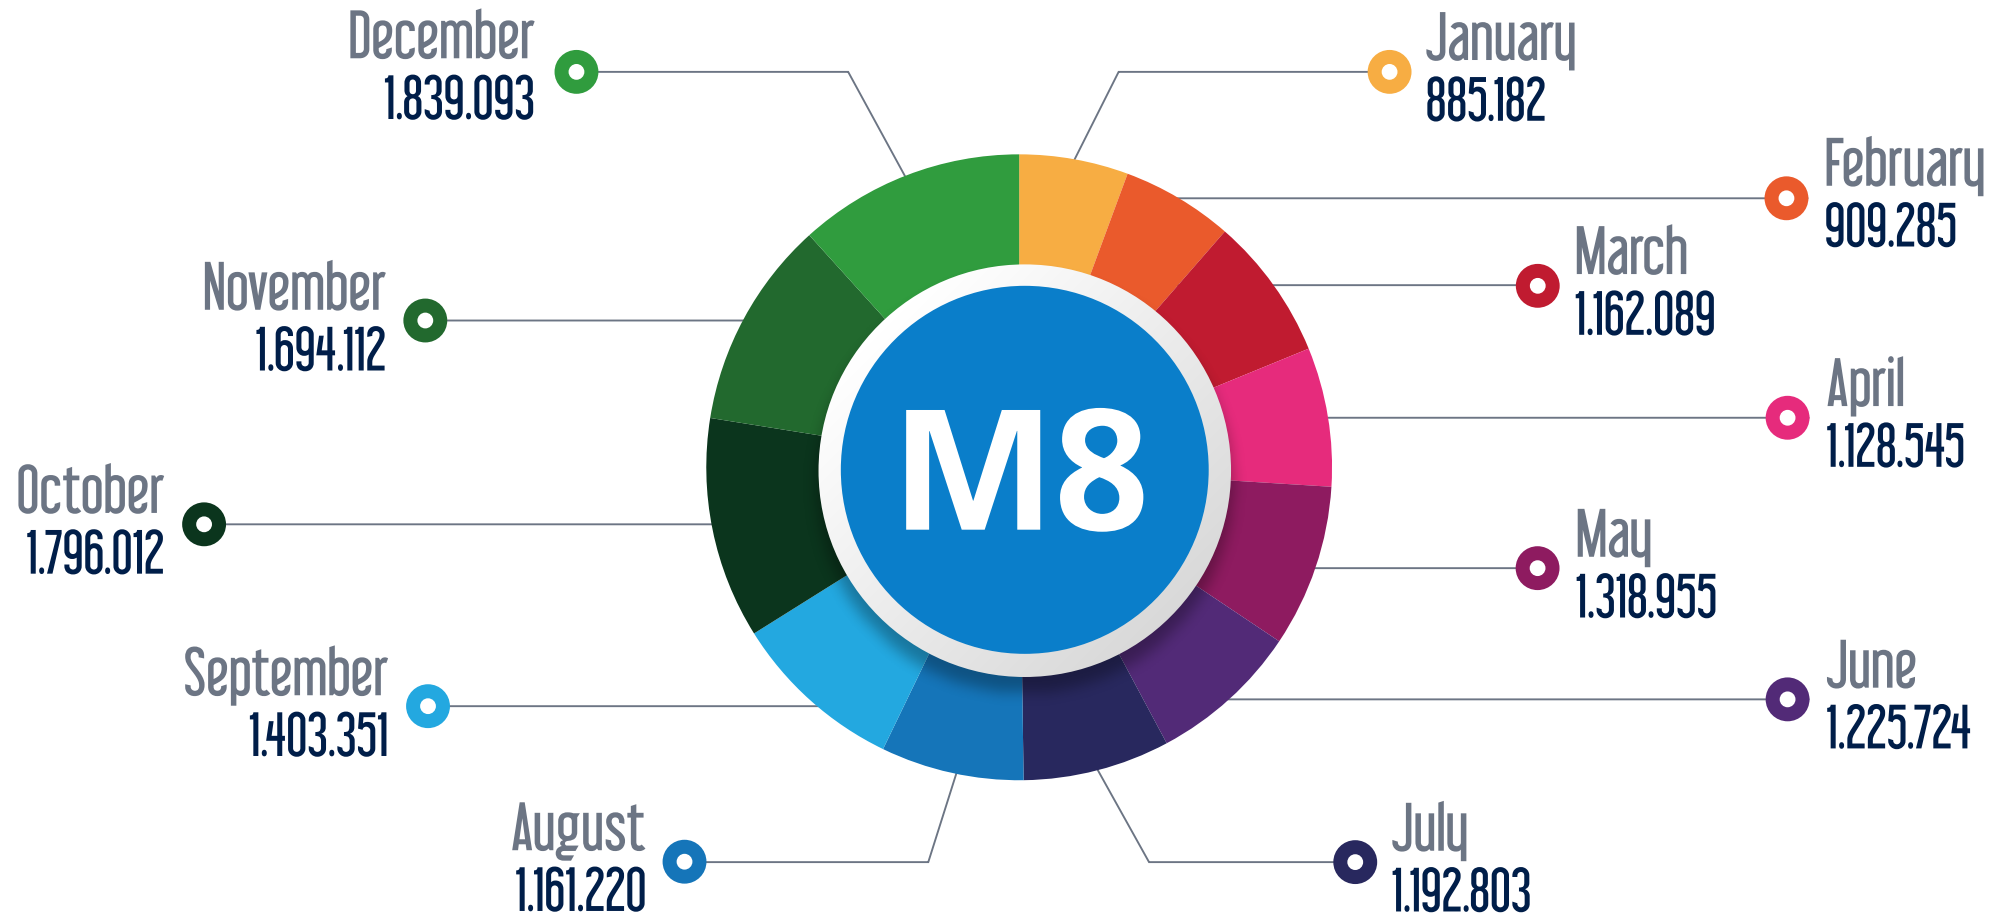

Line Based Monthly Passenger Figures in 2023

M8 Bostanci - Dudullu - Parseller Metro Line

○ January ○ February ● March ● April ● May ● June ● July ● August ● September ● October ● November ● December